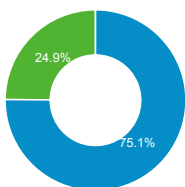

Audience Snapshot

Jun 12, 2019 - Jun 18, 2019

All Users
100.00% Sessions

Unique Visitors

13,216
% of Total: 100.00% (13,216)

Visits

16,576
% of Total: 100.00% (16,576)

Type of Visitors

■ New Visitor ■ Returning Visitor

Pageviews

78,623
% of Total: 100.00% (78,623)

Bounce Rate

40.99%
Avg for View: 40.99% (0.00%)

Average Pages per Visit

4.74
Avg for View: 4.74 (0.00%)

Average Visit Duration