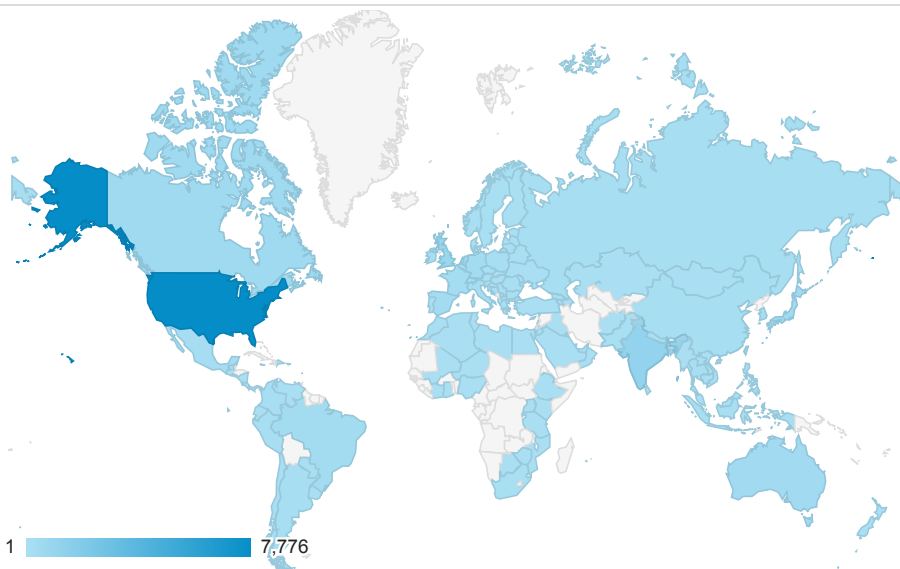

Audience Snapshot

Jun 12, 2019 - Jun 18, 2019

All Users
100.00% Sessions

Unique Visitors

13,216
% of Total: 100.00% (13,216)

Visits

16,576
% of Total: 100.00% (16,576)

Type of Visitors

■ New Visitor ■ Returning Visitor

Pageviews

78,623
% of Total: 100.00% (78,623)

Bounce Rate

40.99%
Avg for View: 40.99% (0.00%)

Average Pages per Visit

4.74
Avg for View: 4.74 (0.00%)

Average Visit Duration

00:03:17
Avg for View: 00:03:17 (0.00%)

Visits

Visits by Location

Visits by Device

Device Category	Sessions	Bounce Rate
desktop	12,011	38.57%
mobile	4,233	47.58%
tablet	332	44.58%

Tablet and Mobile Visits